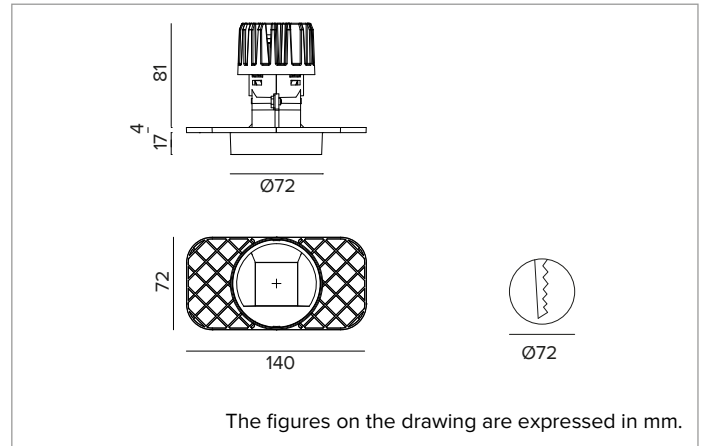

1T8565ELTR | CTEVO WALL WASHER 78

Recessed LED Downlight in a trimless version

		4000K	H(m)	D1(m)	D2(m)	E _{max} (lx)
		Ra90	42°	73°		
Fixture Power	13W	1	0.83	1.56	947	
Source Flux	1736lm	2	1.65	3.11	237	
Fixture Flux	1051lm	3	2.48	4.67	105	
Efficacy	78lm/W	4	3.31	6.23	59	
TS1393	I _{max} =625cd/klm	I _{max}	1084cd	5	4.13	7.78 38

Colour and finish: Deep black

Weight: 0.41Kg

Version: TRIMLESS

Degree of protection: IP20 for recessed part

Degree of protection: IP54 for exposed part

ELECTRICAL CHARACTERISTICS

Integrated electronic ON-OFF driver.